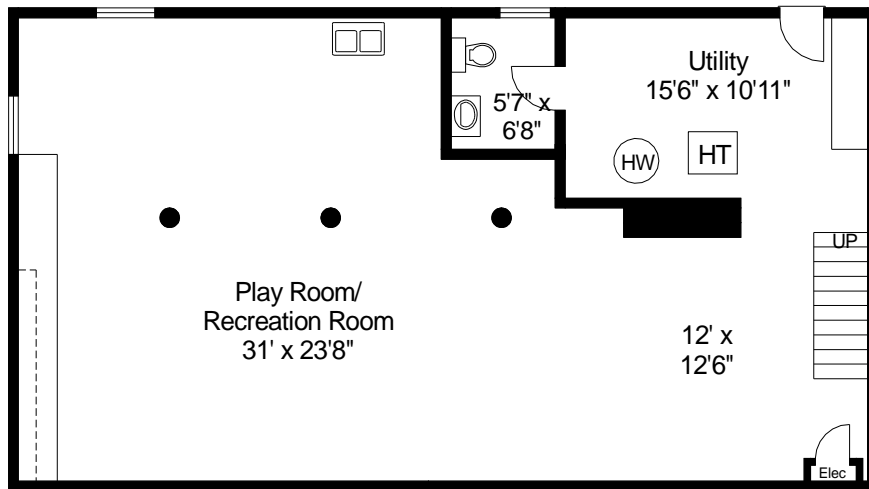

Second Floor

Ceiling Height - 7'8"

Lower Level

Ceiling Height - 7'3"